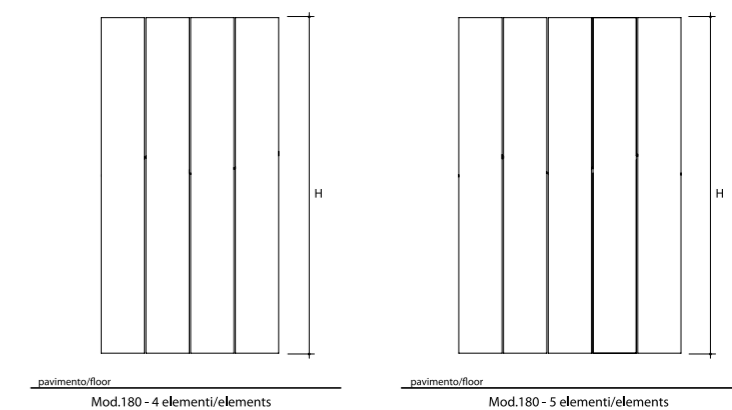

FINITURE DISPONIBILI / AVAILABLE FINISHES
Inclusi tappi e kit di fissaggio / Included plugs and fixing kit